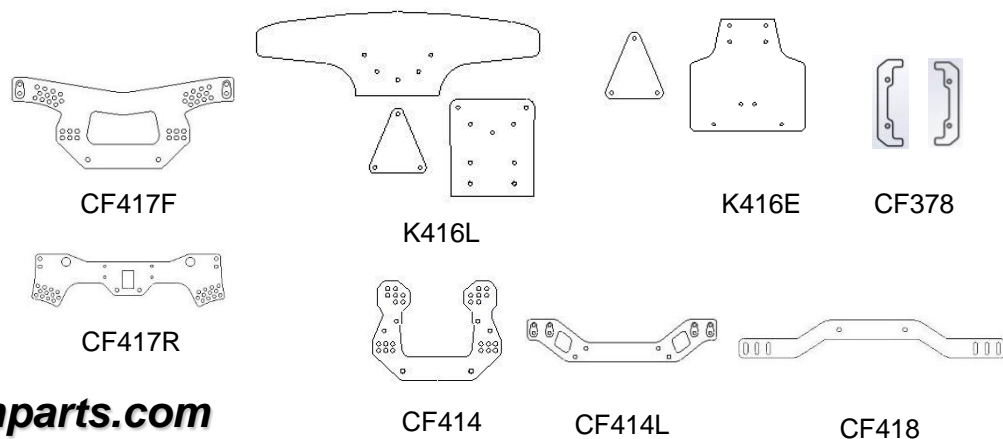

OPTIONAL PARTS

CUSTOM CHASSIS SYSTEMS
TIM DIPENTI
169 PETERSON RD
RUSSELL, PA 16345
tadipenti@verizon.net

www.ccscustomparts.com