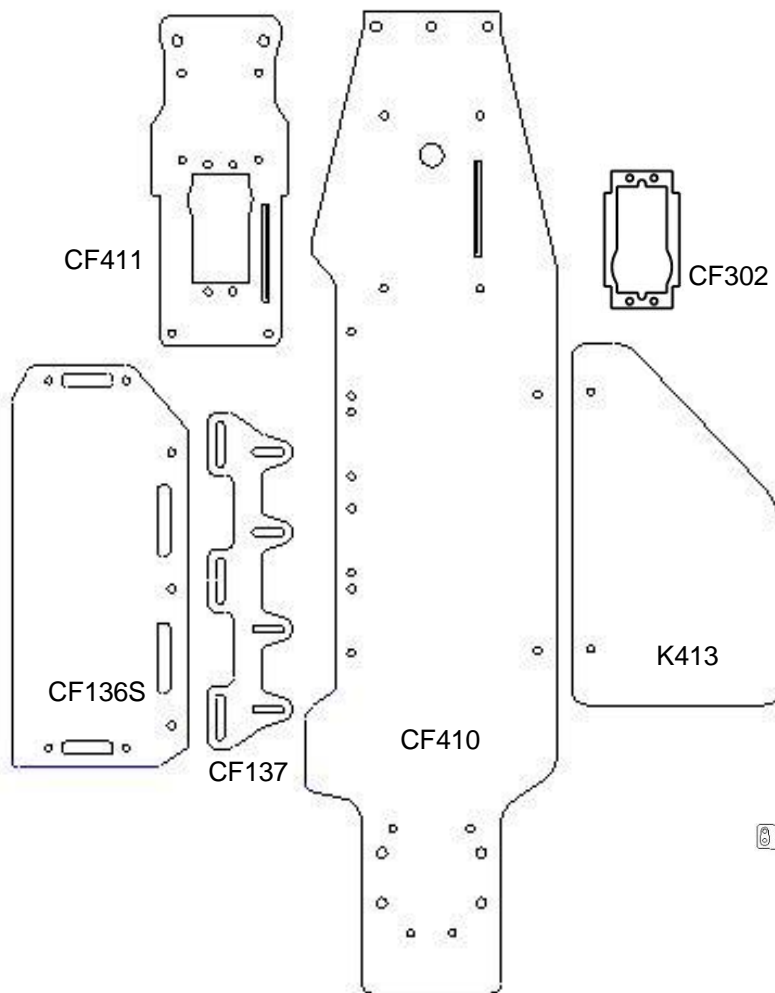

CCSLASH-2OVAL SLASH OVAL CONVERSION KIT

PART NO.	DESCRIPTION	QTY
BAGS CCSLASH-1OVAL		
CF410	CHASSIS BOTTOM PLATE 3mm	1
CF411	CHASSIS TOP PLATE 2.5mm	1
CF136S	BATTERY TRAY SHORT	1
CF137	BRACE BATTERY	1
K413	NERF BARS 2.5mm	1
CF302	SERVO PLATE	1
F4100P	1" STANDOFF PLASTIC STEERING RACK	2
F4100	1" STANDOFF ALUM	2
F8002	SPACER STEERING RACK #8 WASHER	4
F4037F	4-40X3/8 FHCS	15
F4037S	4-40x3/8 SHCS	4
F4087F	4-4	0
F4002	#4 FLAT WASHER	9
F4001S	4-40 HEX NUT LOCK STEEL 1/4	9

STICKERS 2

OPTIONAL PARTS	
CF414	FRONT SHOCK TOWER KIT
CF414L	FRONT SHK TWR LATEMODEL ADD ON
CF378	BATTERY TRAY ENDS
K416L	LATEMODEL BUMPER
K416E	EDM BUMPER
CF418	EDM BODY MOUNT FRONT
CF417F	FRONT TOWER SHORT SHOCKS (TC3)
CF417R	REAR TOWER SHORT SHOCKS (TC3)