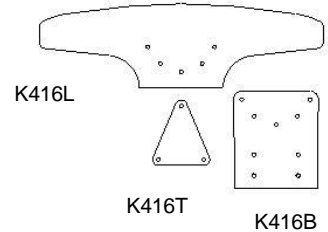

STOCK SLASH 2wd

K390L SLASH Bumper f/Late Model

PART	DESCRIPTION	QTY
LATE MODEL BUMPER KIT K390L		
K393	BUMPER 8.5" WIDE 1/8 KYDEX	1
K392B	BOTTOM PLATE	1
F4100	STANDOFFS 1"	2
K392T	TOP PLATE	1
F4002	4-40 WASHER	2
F4037B	4-40 X 3/8 BHCS	7
F4001S	4-40 HEX NUT	3
XXXX	SPACER 3/16 3MM	2
XXXX	SPACER 3/16 4MM	1

K390E SLASH Bumper f/EDM / Modified

PART	DESCRIPTION	QTY
EDM BUMPER KIT K390E		
K396	BUMPER KYDEX	1
K397	BRACE	1
F4100	4-40 X 3/8 BHCS	2
F4001S	4-40 LOCK HEX NUT	2

SLASH CCS CHASSIS

K416L SLASH Bumper f/Late Model

PART	DESCRIPTION	QTY
LATE MODEL BUMPER KIT K416L		
K416L	BUMPER 8.5" WIDE 1/8 KYDEX	1
K416B	BOTTOM PLATE	1
F4375	STANDOFFS 3/8	1
K416T	TOP PLATE	1
F4002	4-40 WASHER	2
F4037B	4-40 X 3/8 BHCS	3
F4001S	4-40 HEX NUT	2
F4031B	4-40 X 5/16 BHCS	1