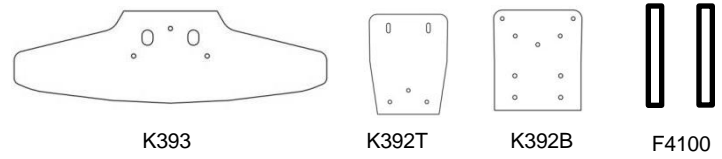

STOCK SLASH 2wd

K390L SLASH Bumper f/Late Model

PART	DESCRIPTION	QTY
LATE MODEL BUMPER KIT K390L		
K393	BUMPER 8.5" WIDE 1/8 KYDEX	1
K392B	BOTTOM PLATE	1
F4100	STANDOFFS 1"	2
K392T	TOP PLATE	1
F4002	4-40 WASHER	2
F4037B	4-40 X 3/8 BHCS	7
F4001S	4-40 HEX NUT	3
XXXX	SPACER 3/16 3MM	2
XXXX	SPACER 3/16 4MM	1

K390E SLASH Bumper f/EDM / Modified

PART	DESCRIPTION	QTY
EDM BUMPER KIT K390E		
K396	BUMPER KYDEX	1
K397	BRACE	1
F4100	4-40 X 3/8 BHCS	2
F4001S	4-40 LOCK HEX NUT	2

SLASH CCS CHASSIS

K416L SLASH Bumper f/Late Model

PART	DESCRIPTION	QTY
LATE MODEL BUMPER KIT K416L		
K416L	BUMPER 8.5" WIDE 1/8 KYDEX	1
K416B	BOTTOM PLATE	1
F4375	STANDOFFS 3/8	1
K416T	TOP PLATE	1
F4002	4-40 WASHER	2
F4037B	4-40 X 3/8 BHCS	3
F4001S	4-40 HEX NUT	2
F4031B	4-40 X 5/16 BHCS	1