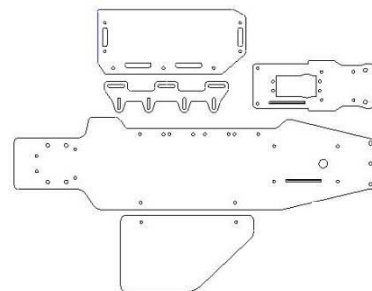

SLASH 2WD CONVERSIONS & MOD PARTS

CCSLASH-2 SLASH CF CONVERSION KIT
(wedge plate needed for mid motor)
3.0mm CARBON FIBER PRICE: 141.00

430 MID MOTOR WEDGE PLATE
PRICE: 12.00

CF418 EDM FRONT BODY MOUNT
3mm PRICE: 14.00

K416L LATE MODEL BUMPER
PRICE: 20.00

K416E EDM BUMPER
PRICE: 14.00

SLASH 2WD STOCK MOD PARTS

K390E EDM BUMPER (stock slash)
PRICE: 12.50

K390L LATE MODEL BUMPER (stock slash)
PRICE: 21.00