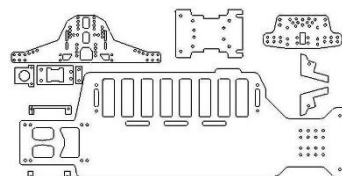

DIRECT DRIVE
CALL FOR INFO

COMING SOON