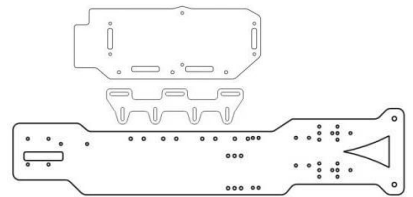

CF320 CW DIRECT DRIVE SLIDER CHASSIS KIT
2.5mm CARBON FIBER PRICE: 65.00
CF320-3 3.0mm CARBON FIBER PRICE: 73.00