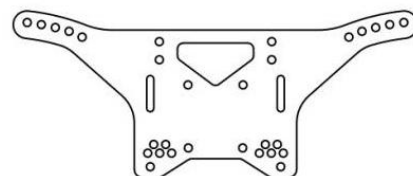

349   1/10 LOSI SLIDER BULK HEAD FOR REAR SHOCK TOWER
B3 TRANNY CONVERSION ALUMINUM
RETAIL PRICE: 15.00

CF350   1/10 LOSI SLIDER REAR SHOCK TOWER
B3 TRANNY CONVERSION
.10" (2.5mm) CARBON FIBER
RETAIL PRICE: 16.00