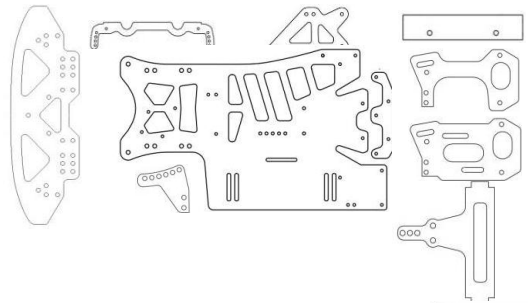

CCSSK-2SS SK CONVERSION KIT with CCS POD
2.5mm THICK CARBON FIBER
RETAIL PRICE: 160.00

CCSPC-4 1/10 PANCAR CONVERSION W/REAR POD
MONO MOUNT WITH LINKS
2.5mm THICK CARBON FIBER
RETAIL PRICE: 180.00