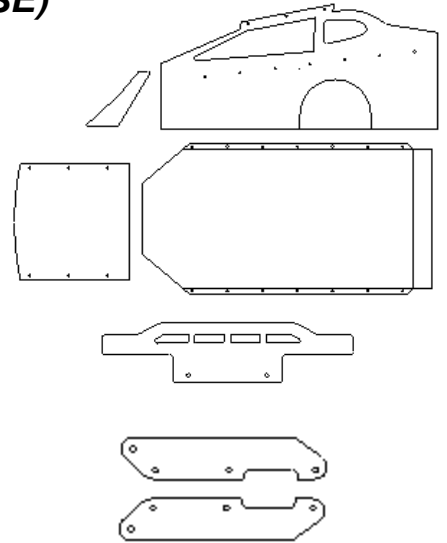

.03" THICK POLYCARBONATE

INCLUDES:

SCREWS, WINDOW MASKS & FRONT WING

B386-9.5

9.5" WIDE PRICE: 48.00

B386-11.5

11.5" WIDE PRICE: 51.00

K387