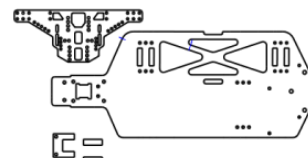

DIRECT DRIVE
CALL FOR INFO

COMING SOON