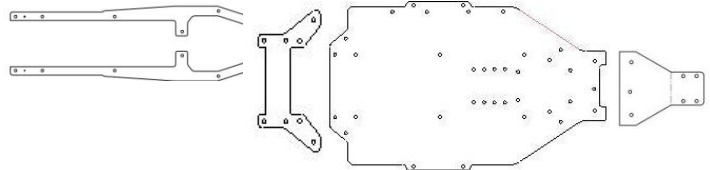

SC 10 CONVERSIONS & MOD PARTS

CCSSC10-1 SC10 CF CONVERSION KIT
2.5mm CARBON FIBER
PRICE: 135.00