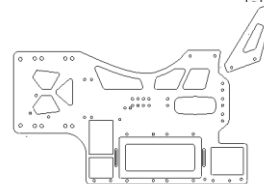

CCSKSG1S-1 1/10 KSG CHASSIS FOR KSG GEN1/2
2.5mm CARBON FIBER W/BRASS
RETAIL PRICE: 90.00