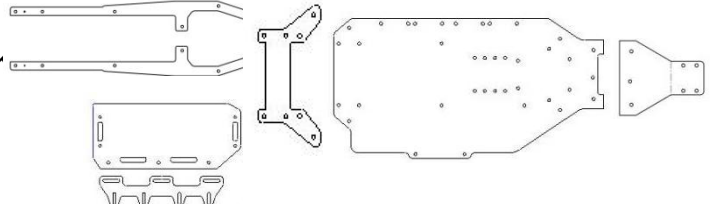

CF417R REAR TOWER ADD ON SHORT SHOCKS (TC3)
3mm PRICE: 24.00

SC 10 CONVERSIONS & MOD PARTS

CCSSC10-1 SC10 CF CONVERSION KIT
2.5mm CARBON FIBER
PRICE: 135.00

CCSSC10-2 SC10 CF OVAL CONVERSION KIT
3mm CARBON FIBER
PRICE: 160.00