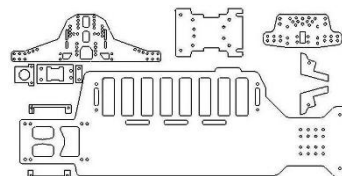

DIRECT DRIVE
CALL FOR INFO

COMING SOON