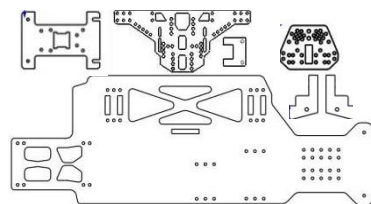

CUSTOM CHASSIS SYSTEMS CCS PARTS CATALOG

- CCSB3-1 B3 OVAL SOLID CONVERSION KIT
2.5mm CARBON FIBER PRICE:160.00
- CF100 CHASSIS PLATE 2.5MM PRICE: 70.00
- CCSB3-1S B3 OVAL BATTERY SLIDER KIT
2.5mm CARBON FIBER PRICE: 180.00
- CF135 CHASSIS PLATE SLIDE 2.5MM :60.00
- CCSB4-1 B4 OVAL SOLID CONVERSION KIT
2.5mm CARBON FIBER
PRICE: 190.00
- CCSB4-1S B4 OVAL BATTERY SLIDER KIT
PRICE: 210.00
- CCSB4/3-1S B4 W/B3 TRANNY OVAL SLIDER KIT
PRICE: 200.00
- CF1XX SOLID CHASSIS FOR OVAL CONVERSION
DIRECT DRIVE
- CCST5M-1 T5M RETROFIT CENTER BATTERY
2.5mm PRICE: XX
- CSSB3R-1 B3 OVAL RETROFIT KIT
2.5mm CARBON FIBER PRICE: 75.00
3.0mm CARBON FIBER PRICE: 80.00
- CF101 CHASSIS 2.5mm PRICE: 45.00
CHASSIS 3.0mm PRICE: 50.00
- CCST3R-1 T3 MOD TRUCK OVAL RETROFIT KIT
3.0mm CARBON FIBER PRICE:85.00
CHASSIS 3.0mm PRICE: 55.00
- CCST4-1 T4 OVAL CONVERSION KIT
3.0mm THICK CARBON FIBER PRICE: 205.00
- CCST4-1S T4 OVAL BATTERY SLIDER KIT
3.0mm CARBON FIBER PRICE: 225.00
- CCST3-1 T3 OVAL CONVERSION KIT
3.0mm THICK CARBON FIBER PRICE: 175.00
- CCST3-1S T3 OVAL BATTERY SLIDER KIT
3.0mm CARBON FIBER PRICE: 195.00
- CF140 SOLID CHASSIS FOR TRUCK OVAL CONVERSION
3.0mm CARBON FIBER PRICE: 85.00
- CF324 SLIDER CHASSIS FOR TRUCK OVAL CONVERSION
3.0mm CARBON FIBER PRICE: 75.00