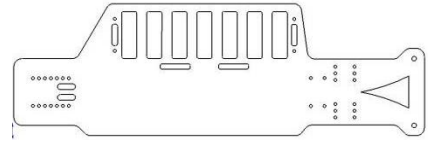

CCS162 2.4 B3/CW TRANNY B4 ADAPT KIT
2.5mm CARBON FIBER/ALUM
INCLUDES CF142,104
RETAIL PRICE: 26.00

CCS339K 2.4 B3 PRICE: 27.00
CCS340K 2.65 B4 PRICE: 27.00
MOTOR PLATE/FAN MOUNT KIT for 20/25mm FAN

CF304BK SLIDER LIPO TRAY W/BRACE
2.5mm CARBON FIBER PRICE: 28.00
CF340BKS SLIDER LIPO TRAY SHORT W/BRACE
2.5mm CARBON FIBER PRICE: 27.00

CF136 TRAY PRICE: 18.00
CF136S TRAY (short) PRICE: 17.00
CF137 BRACE PRICE:10.00

CF378 END PLATES FOR LIPO BATTERY W/HARDWARE
RETAIL PRICE: 9.00

CW CONVERSION PARTS

CF123 CW CHASSIS FOR GBX
 2.5mm CARBON FIBER PRICE: 65.00
 3.0mm CARBON FIBER PRICE: 73.00