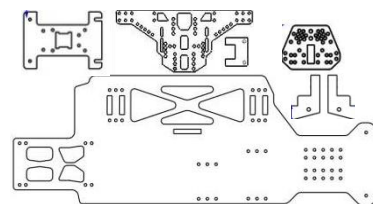

CUSTOM CHASSIS SYSTEMS CCS PARTS CATALOG

- CCSB3-1 B3 OVAL SOLID CONVERSION KIT
2.5mm CARBON FIBER PRICE:160.00
- CF100 CHASSIS PLATE 2.5MM PRICE: 70.00
- CCSB3-1S B3 OVAL BATTERY SLIDER KIT
2.5mm CARBON FIBER PRICE: 180.00
- CF135 CHASSIS PLATE SLIDE 2.5MM :60.00
- CCSB4-1 B4 OVAL SOLID CONVERSION KIT
2.5mm CARBON FIBER
PRICE: 190.00
- CCSB4-1S B4 OVAL BATTERY SLIDER KIT
PRICE: 210.00
- CCSB4/3-1S B4 W/B3 TRANNY OVAL SLIDER KIT
PRICE: 200.00
- CF1XX SOLID CHASSIS FOR OVAL CONVERSION
DIRECT DRIVE
- CCST5M-1 T5M RETROFIT CENTER BATTERY
2.5mm PRICE: XX
- CSSB3R-1 B3 OVAL RETROFIT KIT
2.5mm CARBON FIBER PRICE: 75.00
3.0mm CARBON FIBER PRICE: 80.00
- CF101 CHASSIS 2.5mm PRICE: 45.00
CHASSIS 3.0mm PRICE: 50.00
- CCST3R-1 T3 MOD TRUCK OVAL RETROFIT KIT
3.0mm CARBON FIBER PRICE:85.00
CHASSIS 3.0mm PRICE: 55.00
- CCST4-1 T4 OVAL CONVERSION KIT
3.0mm THICK CARBON FIBER PRICE: 205.00
- CCST4-1S T4 OVAL BATTERY SLIDER KIT
3.0mm CARBON FIBER PRICE: 225.00
- CCST3-1 T3 OVAL CONVERSION KIT
3.0mm THICK CARBON FIBER PRICE: 175.00
- CCST3-1S T3 OVAL BATTERY SLIDER KIT
3.0mm CARBON FIBER PRICE: 195.00
- CF140 SOLID CHASSIS FOR TRUCK OVAL CONVERSION
3.0mm CARBON FIBER PRICE: 85.00
- CF324 SLIDER CHASSIS FOR TRUCK OVAL CONVERSION
3.0mm CARBON FIBER PRICE: 75.00