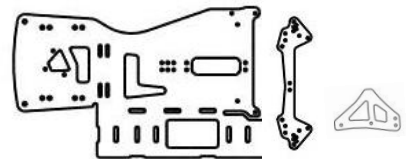

CF334 1/10 REPLACEMENT CHASSIS FOR L3/L4/?
2.5mm THICK CARBON FIBER
RETAIL PRICE: 73.00