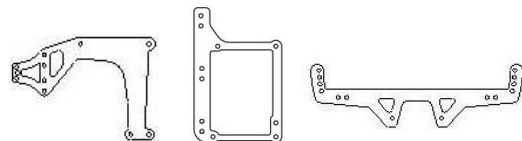

CF382 KSG TOP PLATE: 10.00
CF383 KSG BOTTOM PLATE: 12.00
CF376 KSG CROSS BRACE W/MOUNTS: 22.00