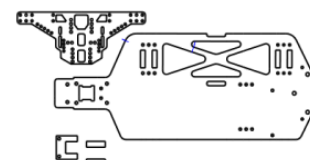

DIRECT DRIVE
CALL FOR INFO

COMING SOON