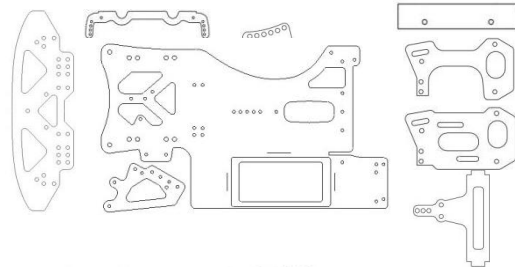

CCSPC-5 1/10 PANCAR CONVERSION W/REAR POD
T-PLATE DESIGN
2.5mm THICK CARBON FIBER
RETAIL PRICE: 160.00