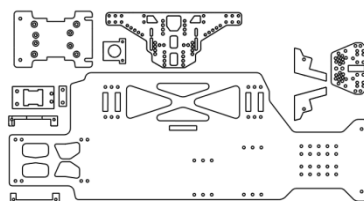

CUSTOM CHASSIS SYSTEMS CCS PARTS CATALOG

- CCSB3-1 B3 OVAL SOLID CONVERSION KIT
2.5mm CARBON FIBER PRICE:160.00
- CF100 CHASSIS PLATE 2.5MM PRICE: 70.00
- CCSB3-1S B3 OVAL BATTERY SLIDER KIT
2.5mm CARBON FIBER PRICE: 180.00
- CF135 CHASSIS PLATE SLIDE 2.5MM :60.00
- CCSB4-1 B4 OVAL SOLID CONVERSION KIT
2.5mm CARBON FIBER
PRICE: 190.00
- CCSB4-1S B4 OVAL BATTERY SLIDER KIT
PRICE: 210.00
- CCSB4/3-1S B4 W/B3 TRANNY OVAL SLIDER KIT
PRICE: 200.00
- CF1XX SOLID CHASSIS FOR OVAL CONVERSION
DIRECT DRIVE
- CCST5M-1 T5M RETROFIT CENTER BATTERY
2.5mm PRICE: XX
- CSSB3R-1 B3 OVAL RETROFIT KIT
2.5mm CARBON FIBER PRICE: 75.00
3.0mm CARBON FIBER PRICE: 80.00
- CF101 CHASSIS 2.5mm PRICE: 45.00
CHASSIS 3.0mm PRICE: 50.00
- CCST3R-1 T3 MOD TRUCK OVAL RETROFIT KIT
3.0mm CARBON FIBER PRICE:85.00
CHASSIS 3.0mm PRICE: 55.00
- CCST4-1 T4 OVAL CONVERSION KIT
3.0mm THICK CARBON FIBER PRICE: 205.00
- CCST4-1S T4 OVAL BATTERY SLIDER KIT
3.0mm CARBON FIBER PRICE: 225.00
- CCST3-1 T3 OVAL CONVERSION KIT
3.0mm THICK CARBON FIBER PRICE: 175.00
- CCST3-1S T3 OVAL BATTERY SLIDER KIT
3.0mm CARBON FIBER PRICE: 195.00
- CF140 SOLID CHASSIS FOR TRUCK OVAL CONVERSION
3.0mm CARBON FIBER PRICE: 85.00
- CF324 SLIDER CHASSIS FOR TRUCK OVAL CONVERSION
3.0mm CARBON FIBER PRICE: 75.00