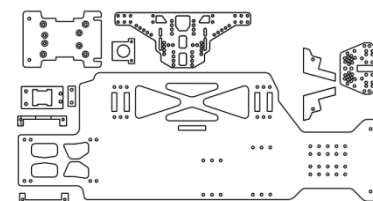

CUSTOM CHASSIS SYSTEMS CCS PARTS CATALOG

- CCSB3-1 B3 OVAL SOLID CONVERSION KIT
2.5mm CARBON FIBER PRICE:160.00
- CF100 CHASSIS PLATE 2.5MM PRICE: 70.00
- CCSB3-1S B3 OVAL BATTERY SLIDER KIT
2.5mm CARBON FIBER PRICE: 180.00
- CF135 CHASSIS PLATE SLIDE 2.5MM :60.00
- CCSB4-1 B4 OVAL SOLID CONVERSION KIT
2.5mm CARBON FIBER
PRICE: 190.00
- CCSB4-1S B4 OVAL BATTERY SLIDER KIT
PRICE: 210.00
- CCSB4/3-1S B4 W/B3 TRANNY OVAL SLIDER KIT
PRICE: 200.00
- CF1XX SOLID CHASSIS FOR OVAL CONVERSION
DIRECT DRIVE
- CCST5M-1 T5M RETROFIT CENTER BATTERY
2.5mm PRICE: XX
- CSSB3R-1 B3 OVAL RETROFIT KIT
2.5mm CARBON FIBER PRICE: 75.00
3.0mm CARBON FIBER PRICE: 80.00
- CF101 CHASSIS 2.5mm PRICE: 45.00
CHASSIS 3.0mm PRICE: 50.00
- CCST3R-1 T3 MOD TRUCK OVAL RETROFIT KIT
3.0mm CARBON FIBER PRICE:85.00
CHASSIS 3.0mm PRICE: 55.00
- CCST4-1 T4 OVAL CONVERSION KIT
3.0mm THICK CARBON FIBER PRICE: 205.00
- CCST4-1S T4 OVAL BATTERY SLIDER KIT
3.0mm CARBON FIBER PRICE: 225.00
- CCST3-1 T3 OVAL CONVERSION KIT
3.0mm THICK CARBON FIBER PRICE: 175.00
- CCST3-1S T3 OVAL BATTERY SLIDER KIT
3.0mm CARBON FIBER PRICE: 195.00
- CF140 SOLID CHASSIS FOR TRUCK OVAL CONVERSION
3.0mm CARBON FIBER PRICE: 85.00
- CF324 SLIDER CHASSIS FOR TRUCK OVAL CONVERSION
3.0mm CARBON FIBER PRICE: 75.00