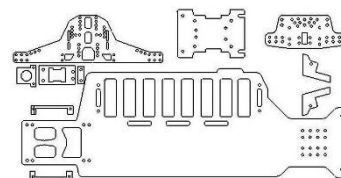

DIRECT DRIVE
CALL FOR INFO

COMING SOON