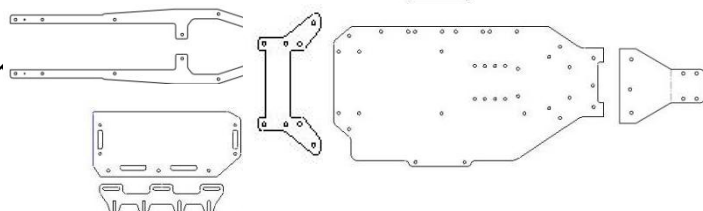

CF417R REAR TOWER ADD ON SHORT SHOCKS (TC3)
3mm PRICE: 24.00

SC 10 CONVERSIONS & MOD PARTS

CCSSC10-1 SC10 CF CONVERSION KIT
2.5mm CARBON FIBER
PRICE: 135.00

CCSSC10-2 SC10 CF OVAL CONVERSION KIT
3mm CARBON FIBER
PRICE: 160.00