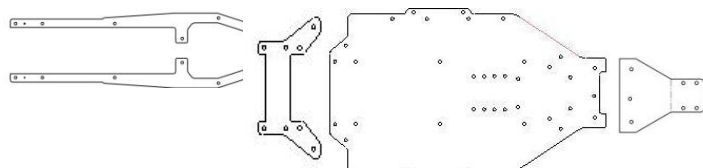

SC 10 CONVERSIONS & MOD PARTS

CCSSC10-1 SC10 CF CONVERSION KIT
2.5mm CARBON FIBER
PRICE: 135.00