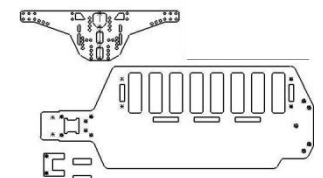

DIRECT DRIVE
CALL FOR INFO

COMING SOON