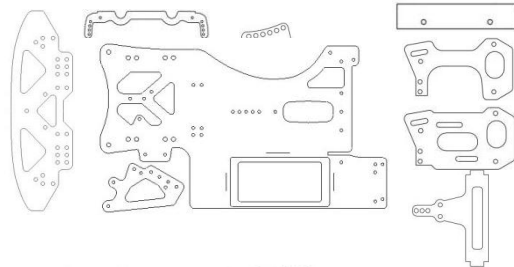

CCSPC-5 1/10 PANCAR CONVERSION W/REAR POD
T-PLATE DESIGN
2.5mm THICK CARBON FIBER
RETAIL PRICE: 160.00