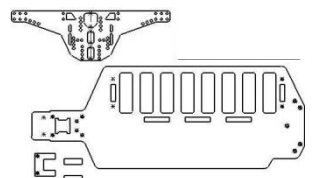

DIRECT DRIVE
CALL FOR INFO

COMING SOON